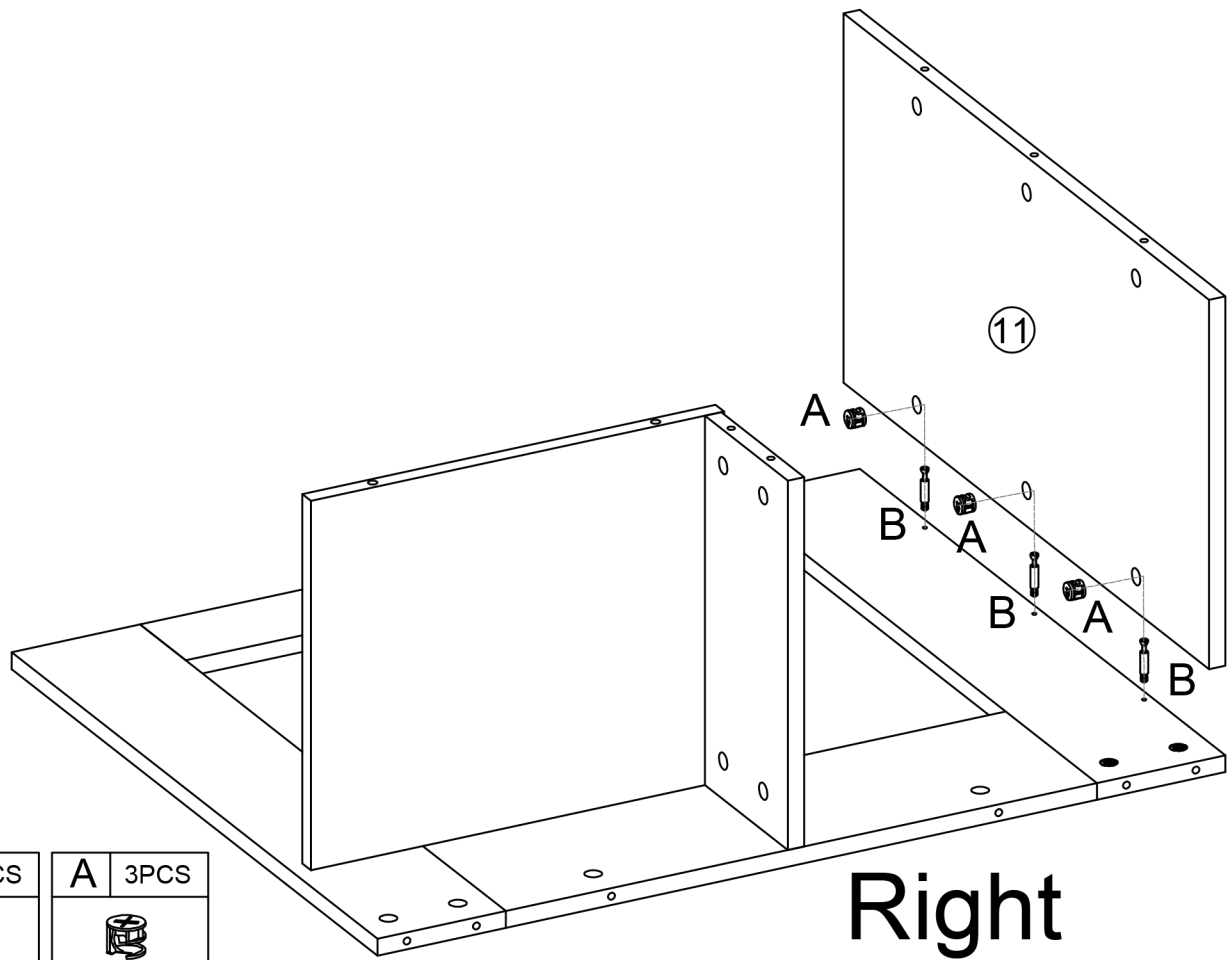

COMUHOME

FOLDING DINING TABLE INSTALLATION NOTES

Ø47.25*H28.35inch

2 Persons

Installation Instructions

First unpack, arrange the boards with the same number and put them together, then install it according to the numbers, which makes it quicker and easier to install.

1

Disassembly and installation of accessories

How to install part number A and part number B. (As the picture shows)

2

C	8PCS
ø8*40mm	

3

C	8PCS
	
ø8*40mm	

4

B	4PCS	A	4PCS
			
ø6*28mm		ø15*10mm	

5

B	3PCS	A	3PCS
			
$\phi 6 \times 28 \text{mm}$		$\phi 15 \times 10 \text{mm}$	

Right

6

B	7PCS
	
$\phi 6 \times 28 \text{mm}$	

Left

7

Left

Right

A	7 PCS
	
φ15*10mm	

8

B	12PCS
	
φ6*28mm	

9

A 12 PCS

φ15*10mm