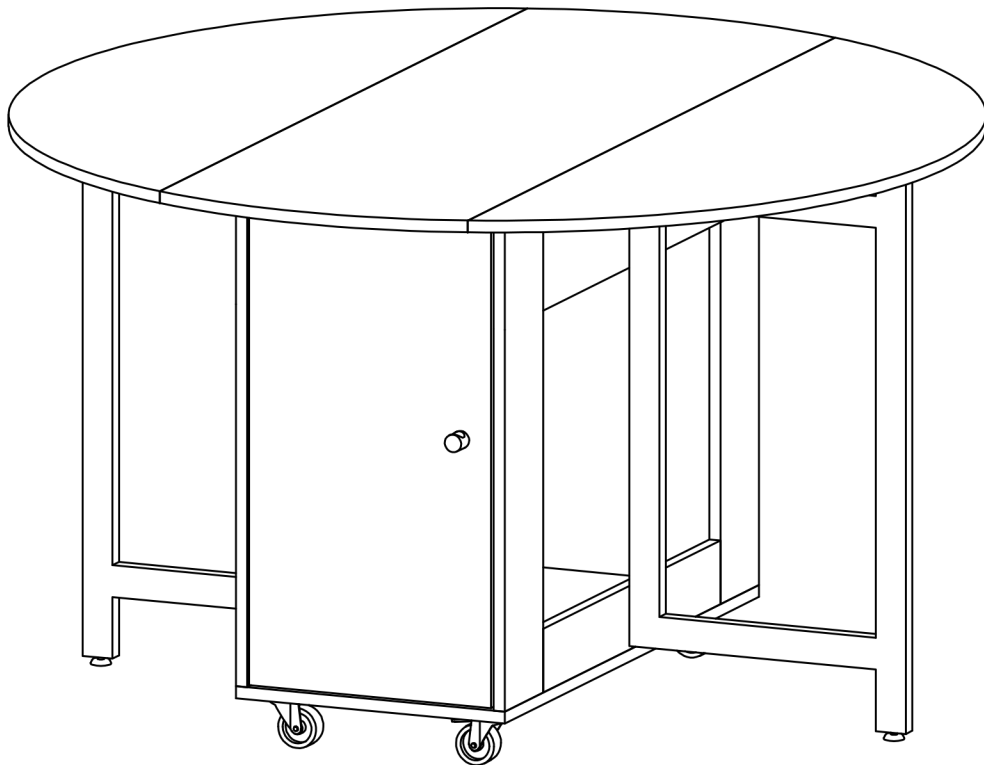

17

E	8PCS
M3.5*14mm	

18

OK