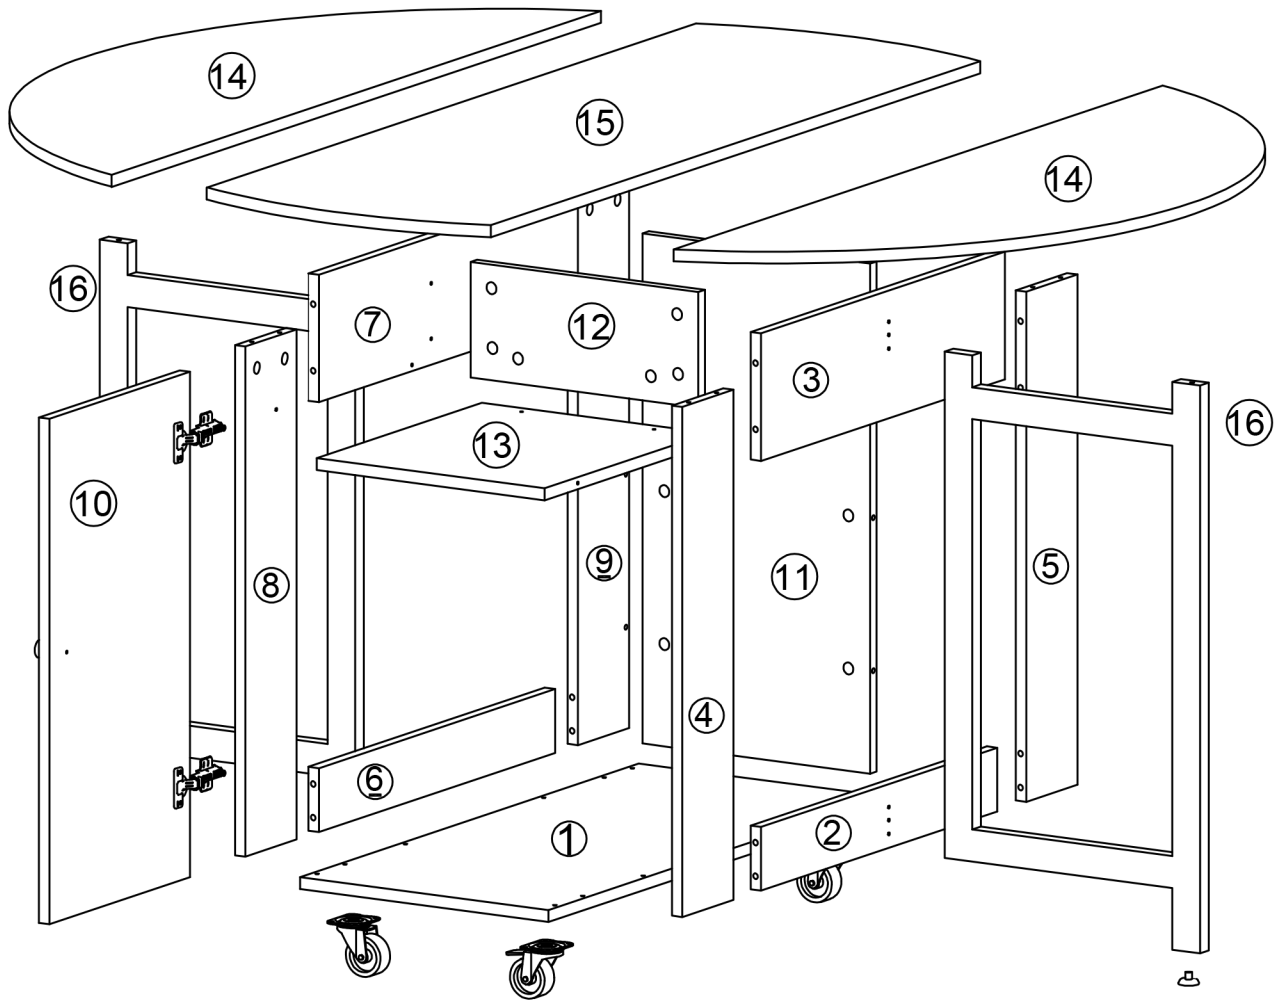

COMUHOME

FOLDING DINING TABLE INSTALLATION NOTES

Ø47.25*H28.35inch

2 Persons

Installation Instructions

First unpack, arrange the boards with the same number and put them together, then install it according to the numbers, which makes it quicker and easier to install.

1

Disassembly and installation of accessories

How to install part number A and part number B. (As the picture shows)

2

C	8PCS
ø8*40mm	

3

C	8PCS
	
ø8*40mm	

4