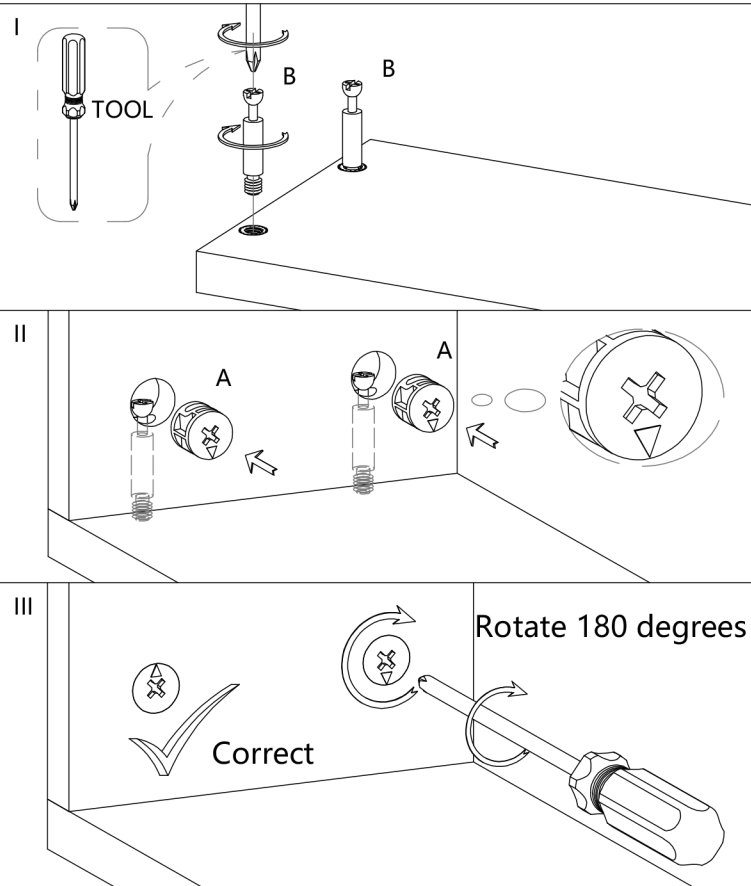

COMUHOME

FOLDING DINING TABLE INSTALLATION NOTES

Ø47.25*H28.35inch

2 Persons

Installation Instructions

First unpack, arrange the boards with the same number and put them together, then install it according to the numbers, which makes it quicker and easier to install.

Number	Quantity	Number	Quantity	Number	Quantity	Number	Quantity
①	1	⑥	1	⑪	1	⑯	2
②	1	⑦	1	⑫	1		
③	1	⑧	1	⑬	1		
④	1	⑨	1	⑭	2		
⑤	1	⑩	1	⑮	1		

A	26PCS	B	26PCS	C	16PCS	D	2PCS	E	72PCS	F	1PCS	G	1PCS
													
φ15*10mm		φ6*28mm		φ8*40mm		M6*18mm		M3.5*14mm				M4*18mm	
H	12PCS	I	8PCS	J	2PCS	K	2PCS	L	16PCS	M	2PCS	N	2PCS
													
M7*38mm								M5*16mm					

1

Disassembly and installation of accessories

How to install part number A and part number B. (As the picture shows)

2

C	8PCS
ø8*40mm	

3

C	8PCS
	
ø8*40mm	

4

Left

Right

A	7 PCS
	
φ15*10mm	

8

B	12PCS
	
φ6*28mm	

9

A 12 PCS

φ15*10mm