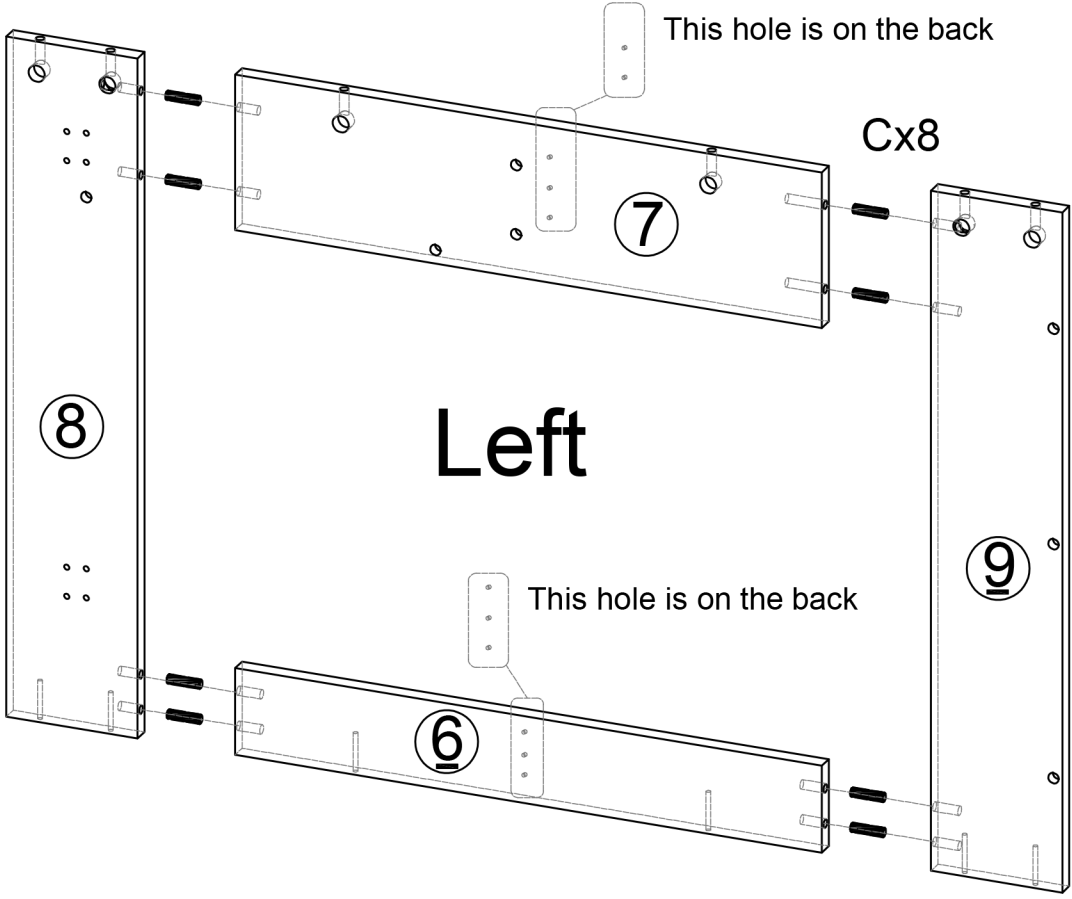

COMUHOME

FOLDING DINING TABLE INSTALLATION NOTES

Ø47.25*H28.35inch

2 Persons

Installation Instructions

First unpack, arrange the boards with the same number and put them together, then install it according to the numbers, which makes it quicker and easier to install.

Number	Quantity	Number	Quantity	Number	Quantity	Number	Quantity
①	1	⑥	1	⑪	1	⑯	2
②	1	⑦	1	⑫	1		
③	1	⑧	1	⑬	1		
④	1	⑨	1	⑭	2		
⑤	1	⑩	1	⑮	1		

A	26PCS	B	26PCS	C	16PCS	D	2PCS	E	72PCS	F	1PCS	G	1PCS
													
φ15*10mm		φ6*28mm		φ8*40mm		M6*18mm		M3.5*14mm				M4*18mm	
H	12PCS	I	8PCS	J	2PCS	K	2PCS	L	16PCS	M	2PCS	N	2PCS
													
M7*38mm								M5*16mm					

1

Disassembly and installation of accessories

How to install part number A and part number B. (As the picture shows)

2

C	8PCS
ø8*40mm	

3

C	8PCS
	
ø8*40mm	

4

Left

Right

A	7 PCS
	
φ15*10mm	

8

B	12PCS
	
φ6*28mm	

9

A 12 PCS

φ15*10mm