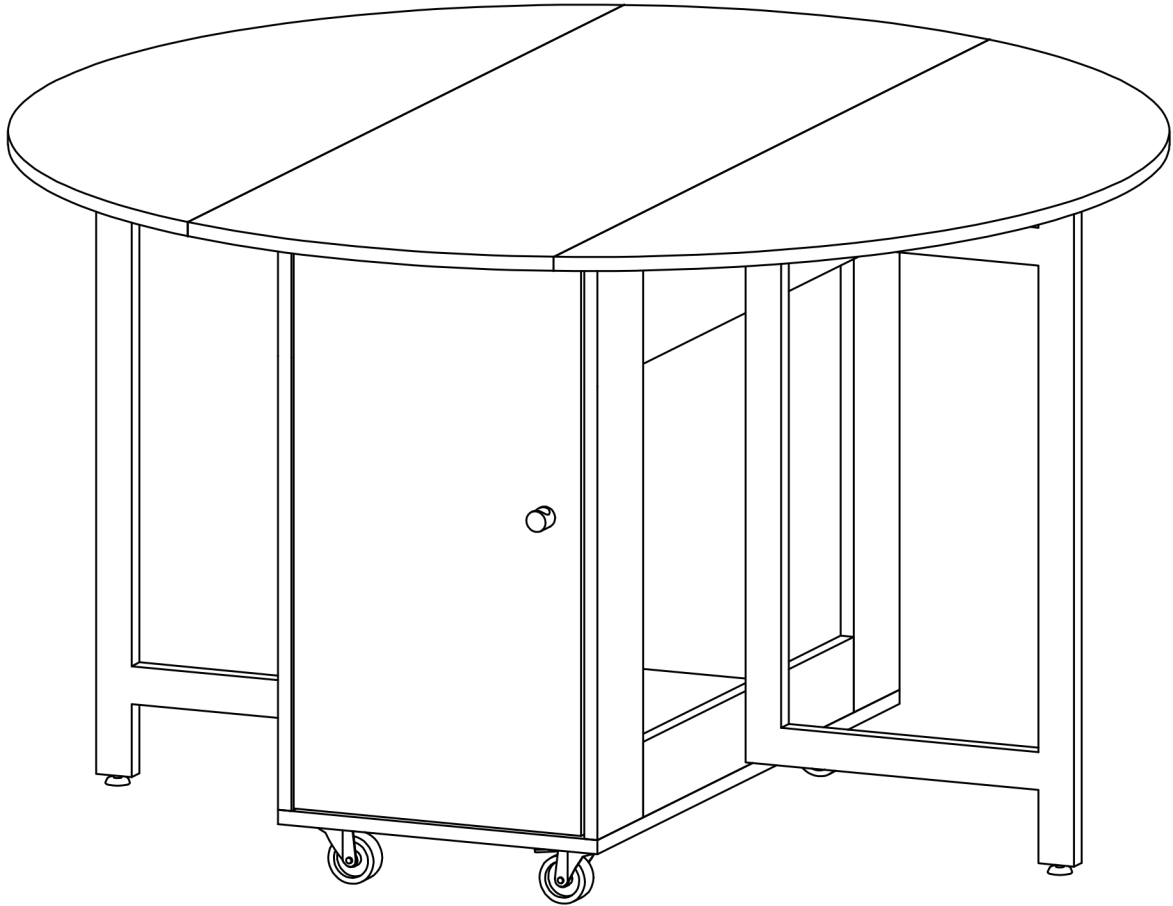

COMUHOME

FOLDING DINING TABLE INSTALLATION NOTES

Ø47.25*H28.35inch

2 Persons

Installation Instructions

First unpack, arrange the boards with the same number and put them together, then install it according to the numbers, which makes it quicker and easier to install.